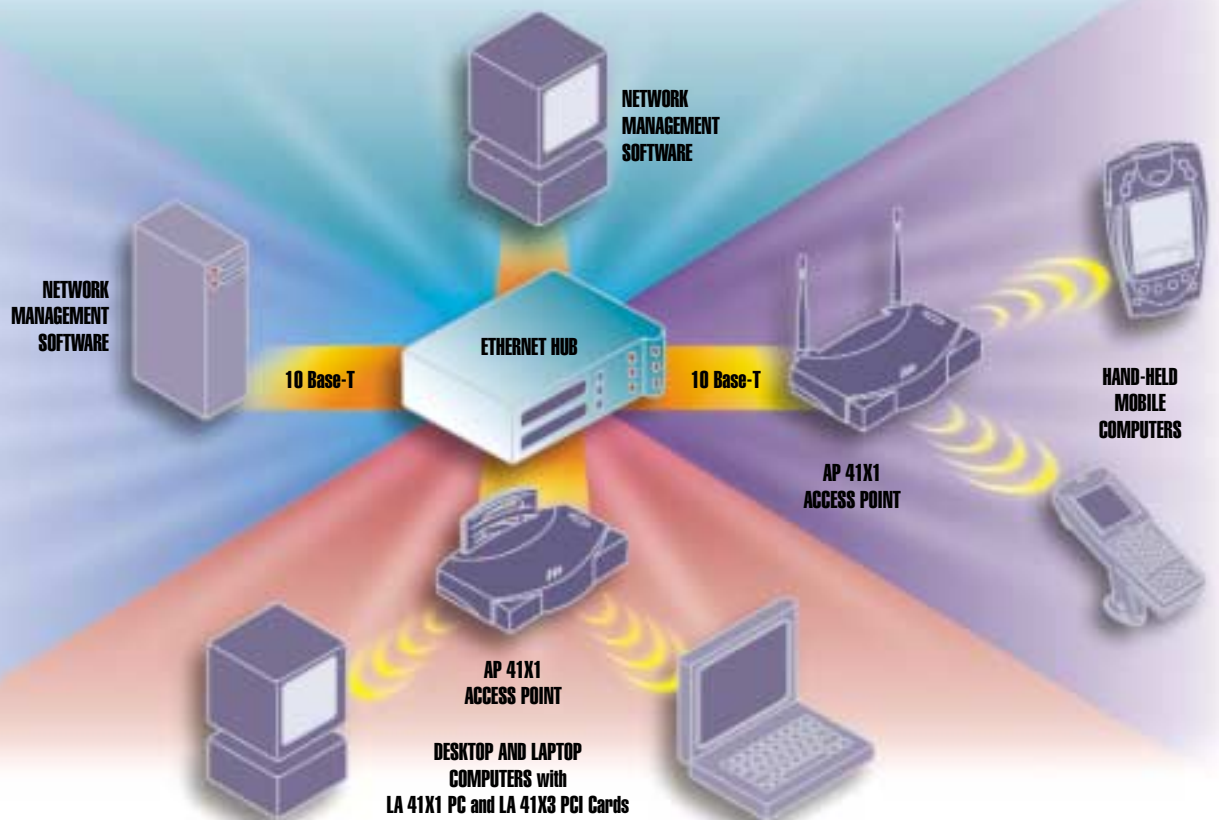

Spectrum24 High Rate Wireless LAN—

At the heart of a new technology.

Today, worldwide enterprises face difficult new challenges. They need to provide their fast-paced mobile workforces with instant, untethered access to vital network resources.

That's where Symbol's Spectrum24 High Rate Wireless LAN comes in. You see, it's a unique wireless LAN solution that provides the speed, advanced performance, and intelligent technology that's needed to extend the reach of the enterprise network.

Designed for next-generation performance.

Spectrum24 High Rate was designed to the IEEE 802.11b interoperability standards. This means it delivers data transmission of up to 11 Mbps. But Symbol didn't stop at defined standards. Super-smart algorithms, advanced

The Spectrum24 High Rate Wireless LAN provides real-time access to information and resources when and where needed.